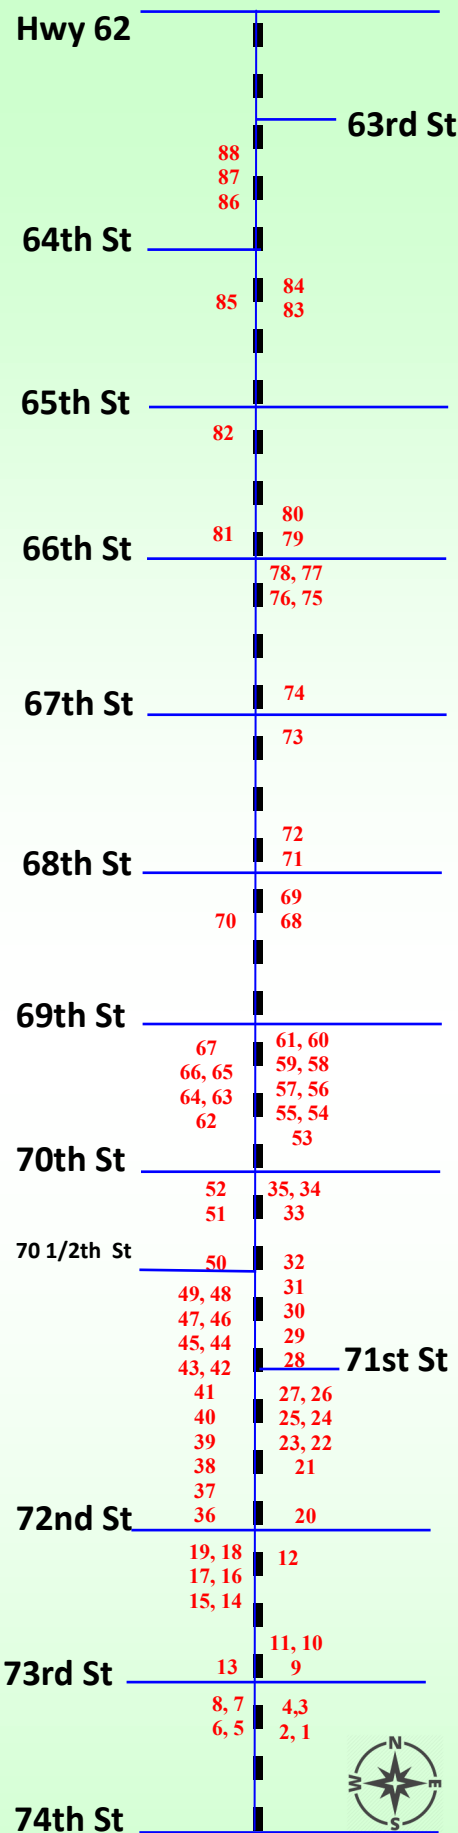

Open Streets at Penn Fest 2018

Participant Site Map

1. BonkerBall
2. Richfield Softball Association
3. Richfield Middle School
4. Richfield Community Education
5. Golf Boosters
6. RHS Nordic Team
7. RHS/Holy Angels Trap Team
8. RHS Cheerleaders
9. MICC
10. Augsburg Library
11. JJ Trained Wrestling School
12. Health Fair 11
13. Blessed Trinity Catholic School
14. Z-Ultimate Self Defense
15. StoneBridge Chiropractic
16. Senate District 50 DFL
17. VEAP
18. The Travelers Protection Association
19. Chirocenter
20. The Spread Sunshine Group
21. Morvari State Farm
22. ClearHealth
23. Minnesota Rusco
24. Mindful Families
25. ETS South Central
26. Bhakti Wellness
27. Energy Resources
28. Envy Skin Clinic
29. Discover Life Chiropractic
30. BMO Harris Bank
31. Steve the Window Guy
32. Bath Planet
33. Go Bananas
34. Bonez BBQ
35. Doc Popcorn
36. Jonathan Sells Realty
37. House of Prayer
38. Richfield Social Justice Committee
39. Berea Lutheran Church
40. Girl Scouts - Woodlake Service Unit
41. Minnesota Capoeira Academy
42. North Star Ski Touring School
43. Mt. Calvary Lutheran Church
44. LaRED - Latino Childcare Network

Due to the size of this map, numbers are not a precise representation of your location. **On the day of the event, look for your assigned number painted on the street. Please set up on your assigned number.**