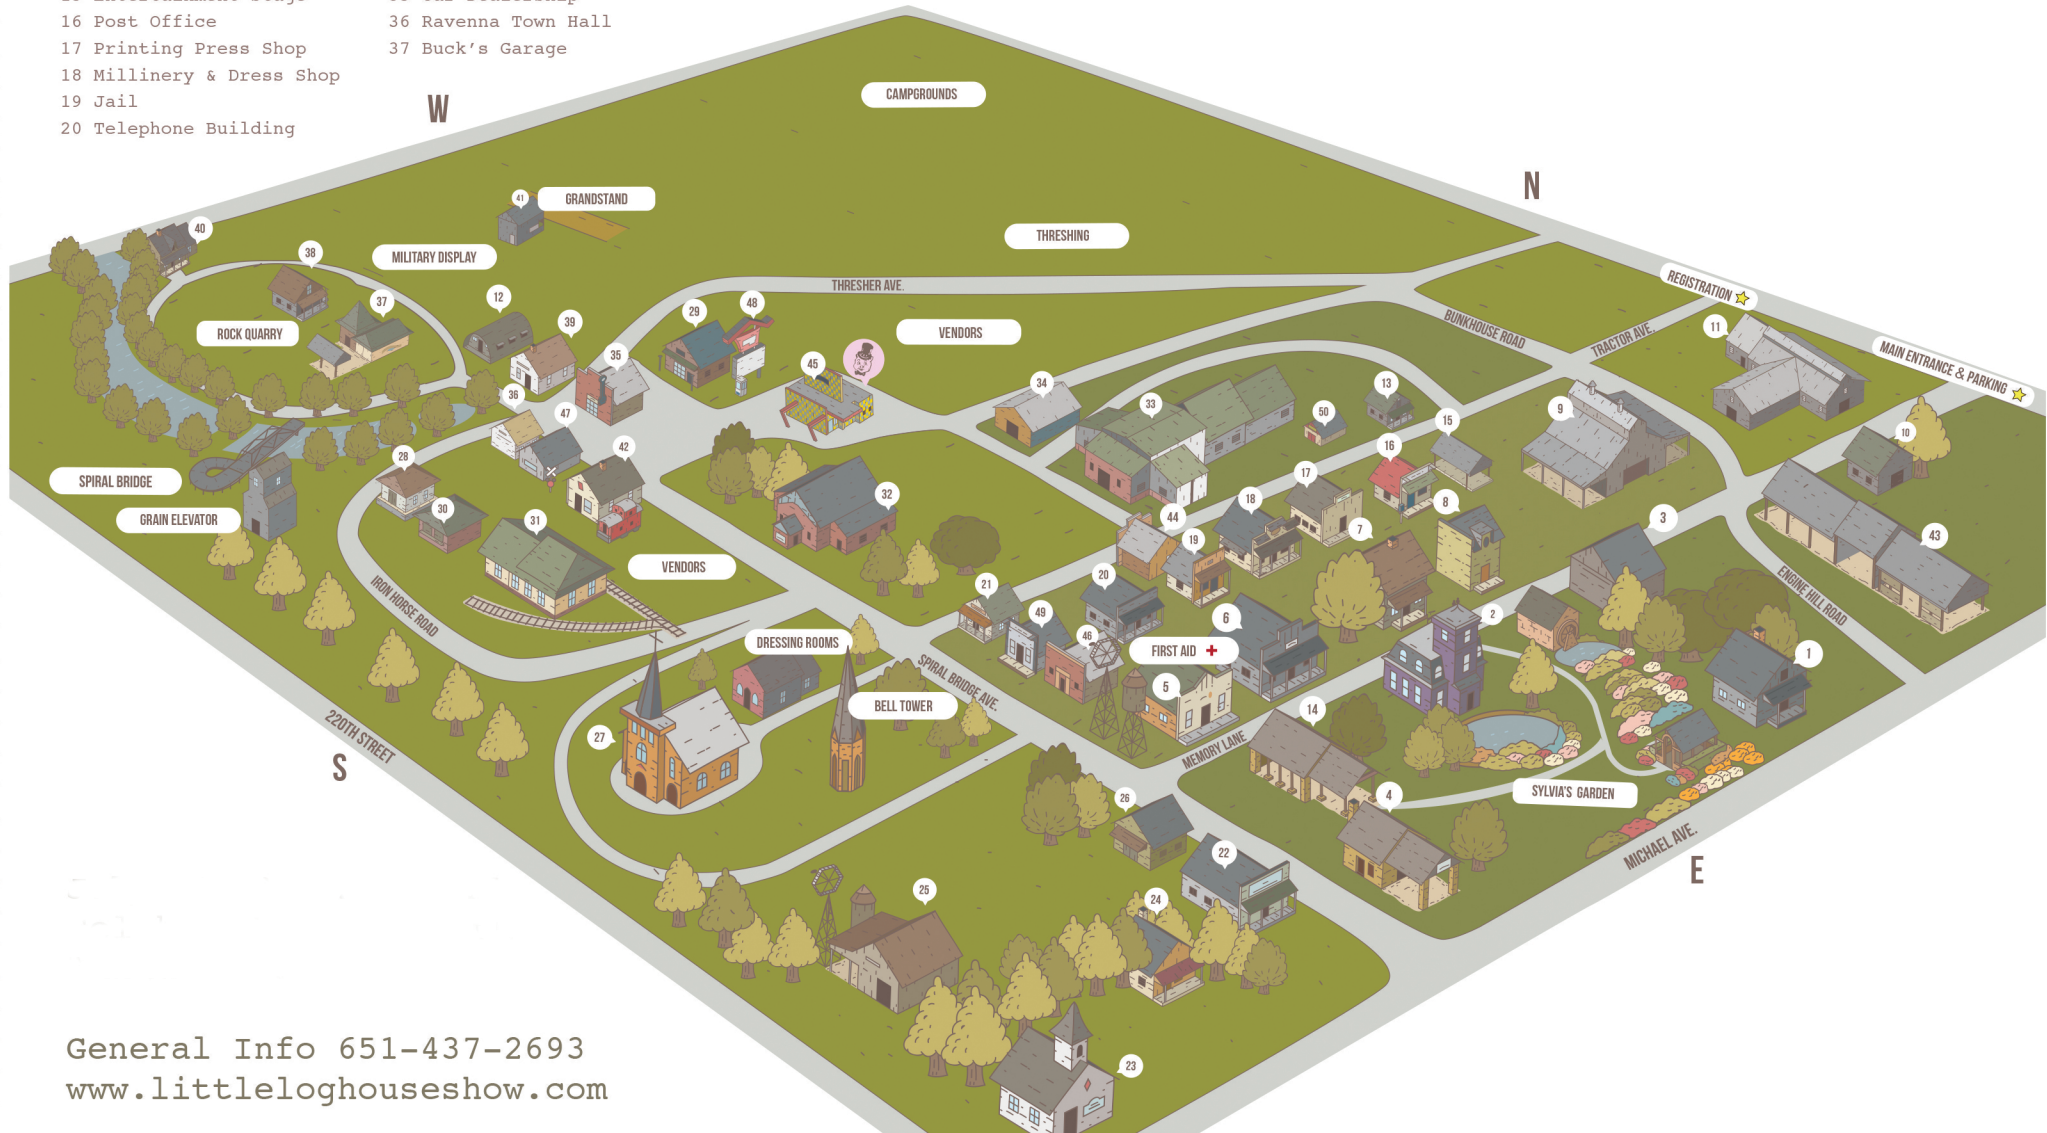

- 1 Little Log House
- 2 Hall House
- 3 Storage Building
- 4 Blacksmith Shop
- 5 First Aid & Information
- 6 Four Corners Saloon
- 7 Grinsted Log House
- 8 Egtvedt House
- 9 Vendor Barn
- 10 Kenyon Power Plant
- 11 Engine Shed
- 12 Quonset Hut
- 13 Belle Creek Schoolhouse
- 14 Village Pavilion
- 15 Entertainment Stage
- 16 Post Office
- 17 Printing Press Shop
- 18 Millinery & Dress Shop
- 19 Jail
- 20 Telephone Building

- 21 U.S. Land Office
- 22 General Store
- 23 Schoolhouse
- 24 Butcher Shop
- 25 Livery Stable
- 26 Fire Hall
- 27 Historic St. Boniface Church
- 28 Freight House
- 29 Ford Garage S
- 30 Root Beer Stand
- 31 Federal Dam Depot
- 32 Little Log House Village Hall
- 33 Implement Dealership
- 34 Vendor Building
- 35 Car Dealership
- 36 Ravenna Town Hall
- 37 Buck's Garage

- 38 Hoverstad House
- 39 Nininger Town Hall - Military Display
- 40 Haldor Johnson House
- 41 Track/Grandstand
- 42 Oscar's Junction & N.P. Caboose
- 43 Sawmill
- 44 Village Dental & Optical
- 45 Porky's Diner
- 46 Security State Bank
- 47 Meneely Bell
- 48 Cottage View Drive-In Sign
- 49 Red Wing Stoneware Company
- 50 Franzmeier Market

# Little Log House Pioneer Village

General Info 651-437-2693  
[www.littleloghouseshow.com](http://www.littleloghouseshow.com)